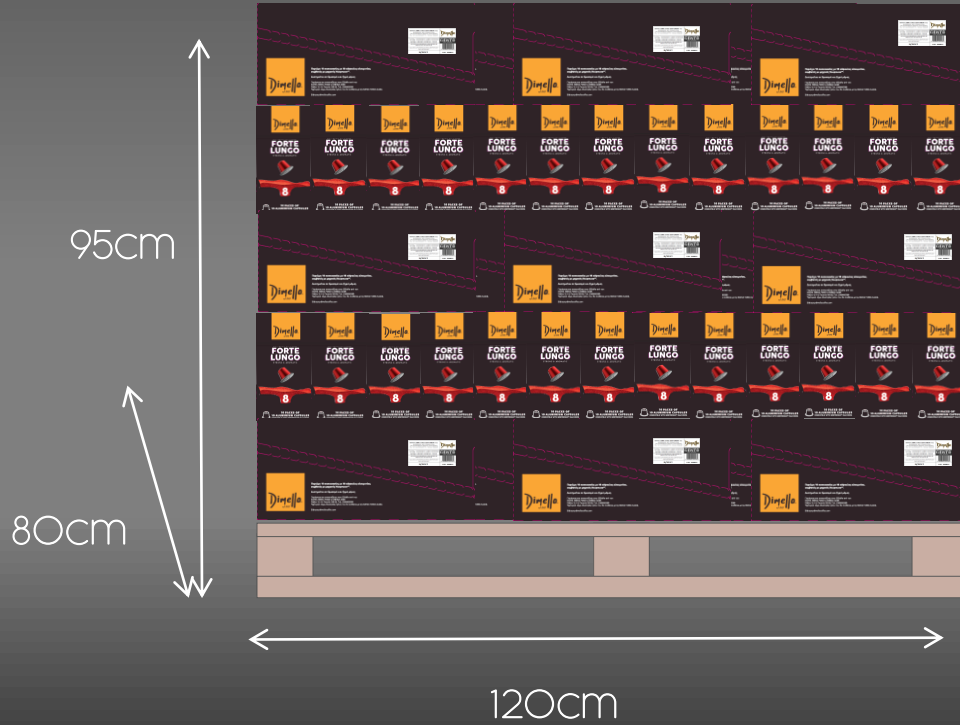

<https://www.youtube.com/watch?v=9jcl2Cp39aA>

KAFETERRA.

Compatible Capsules Logistics - box

KAFÉATERRA

Compatible Capsules Logistics - carton

Compatible Capsules Logistics - pallet

Max stock 2 pallets
Height: 190cm