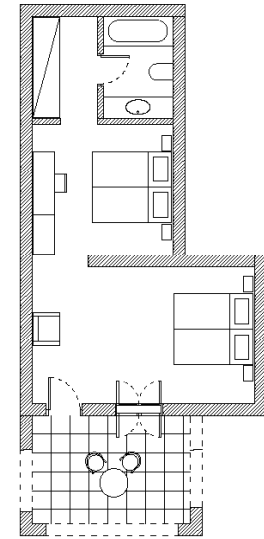

Room Type Description

SUPERIOR FAMILY BUNGALOW SEA VIEW

Size 45 m²
Occupancy 5
View Sea View
Bed Double & 3 single beds
Rooms in total 6

Wake up every morning to the ozonic aroma of the sea breeze and fantastic views. Families of up to five members are certain to experience a wonderful stay at our Family Rooms with Sea View. With spacious interiors and restoring décor, these rooms are ideal for any modern family. They feature either single or double bedrooms and unobstructed views of the Evian Gulf.

FAMILY MAISONETTE SEA VIEW

Size 38 m²
Occupancy 5
View Sea View
Bed Double & 2 twin beds
Rooms in total 3

An excellent accommodation choice for the whole family or a group of friends, our Maisonette offers a very comfortable and easygoing space where you can make the best of your vacation. Tradition meets modernity in a wonderful environment, focusing on the beauty of nature. In their spacious interiors, which feature either single or double bedrooms, these accommodations offer all the modern amenities.