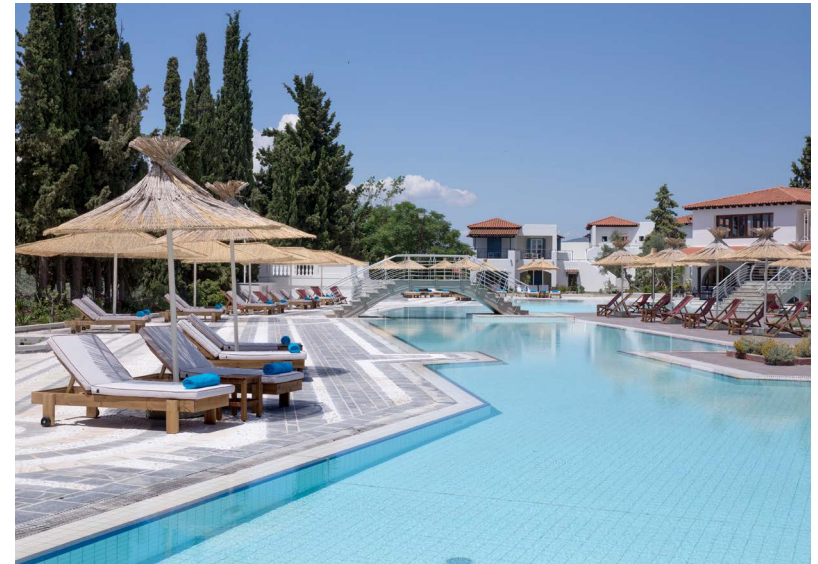

SPORTS & ENTERTAINMENT

There are many exciting sports, recreation and leisure activities to enjoy while staying at the Eretria Hotel & Spa Resort. Whether you'd like to work out at the gym alone (with or without a personal trainer, which can be arranged upon request), we can arrange it for you. All you need to do is ask!

We also offer several top-grade facilities where you can practice your favourite sports with friends and family. In the sports zone you'll also find our kids club, where children can enjoy hours of fun.

Our sports facilities:

- 1 Tennis court (with a professional tennis coach, upon request)
- 1 Beach volley court
- 2 Petanque areas
- 1 Basketball court
- 1 Multi court basketball / volleyball / mini soccer 5x5
- 1100m² swimming pool & kids pool area