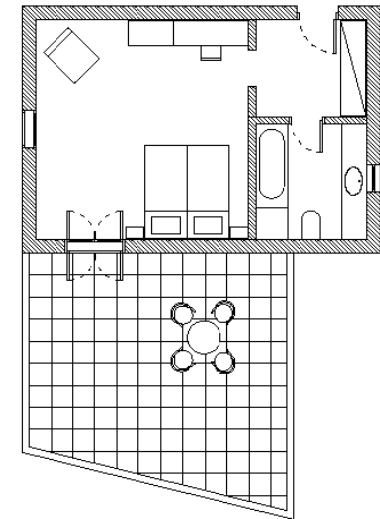

BUNGALOW POOL VIEW

Size 27 m²
Occupancy 3
View Pool View
Bed Double / twin
Rooms in total 9

Offering exceptional pool views, these bungalows are decorated with modern and elegant touches and pacifying earthy colors. All Bungalows feature large double beds and an extra sofa/bed to accommodate a third person.

Room Type Description

BUNGALOW SEA VIEW

Size 27 m²
Occupancy 3
View Sea View
Bed Double / twin
Rooms in total 42

Offering stunning sea views from your private balcony, and warm and intimate interiors inspired by Greek summer, our Bungalows with Sea View come with a comfy double bed or twin beds. Lose yourself in the endless blue of the Evian Gulf and Evia's energy as you look out from this spectacular spot.