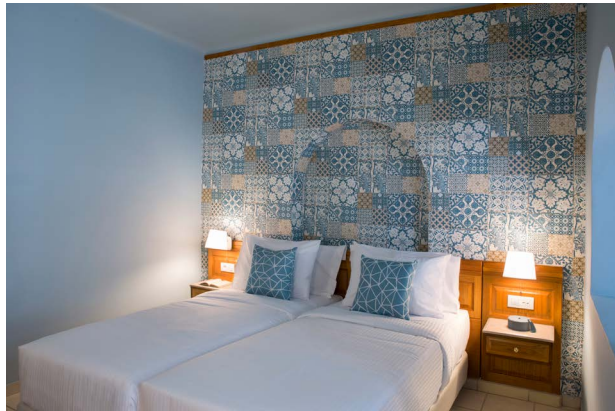

Room Type Description

FAMILY BUNGALOW GARDEN VIEW

Size 40 m²
Occupancy 4
View Garden View
Bed Double & 2 twin beds
Rooms in total 14

Specially designed to cater to the needs of a family of up to five people, Family Rooms with Garden View are a great choice that offer comfort, rest, and recreation. These rooms feature either single or twin rooms with a lovely view of the traditional island gardens, truly calming throughout the day.