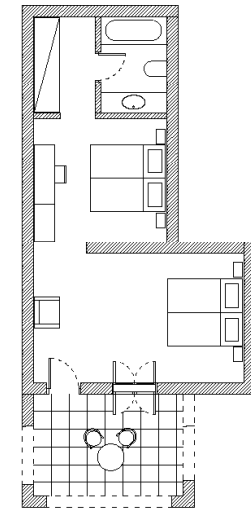

SUPERIOR FAMILY BUNGALOW GARDEN VIEW

Size 45 m²
Occupancy 5
View Sea View
Bed Double & 3 single beds
Rooms in total 6

Specially designed to cater to the needs of a family of up to five people, Family Rooms with Garden View are a great choice that offer both intelligent ergonomics and rest and recreation. These rooms feature either single or twin rooms with a lovely view of the traditional island gardens, truly calming throughout the day.