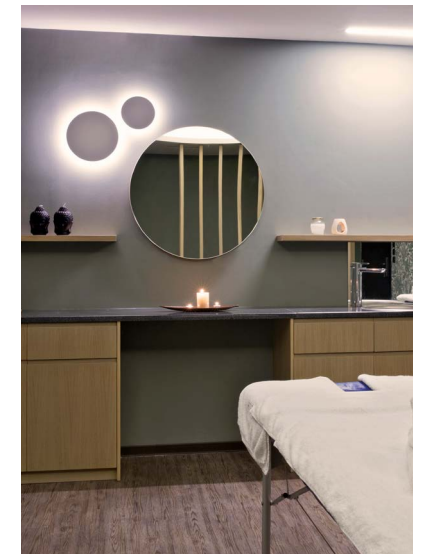

WELLNESS

Since ancient times, greeks have placed a great importance on the importance of holistic wellness practices to rebalance the body and mind, and we honour that philosophy at its fullest. Let yourself go in the expert hands of our professional therapists at our exquisitely renovated and atmospheric spa, created to offer you the relaxation, inner calm, pampering and rejuvenation you deserve. Choose amongst our signature treatments as well as classic and exotic therapies inspired by healing and beauty practices around the world, to relieve stress, aches, blockages or tiredness and emerge renewed! Our expert spa staff will be delighted to advise you on customized treatments that suit your personal needs.

At the spa, which originates from the latin for salute per aqua, or health by water, one of the greatest pre-treatment priorities is to relax and prepare the body for hydro-therapy. Enjoy our facilities such as the heated pool, sauna and hammam for as long as you like before indulging yourself in a face or body treat. Our staff uses top quality products and certified techniques and knows how to adapt treatments for each individual.

- Indoor heated pool
- Hammam
- Sauna