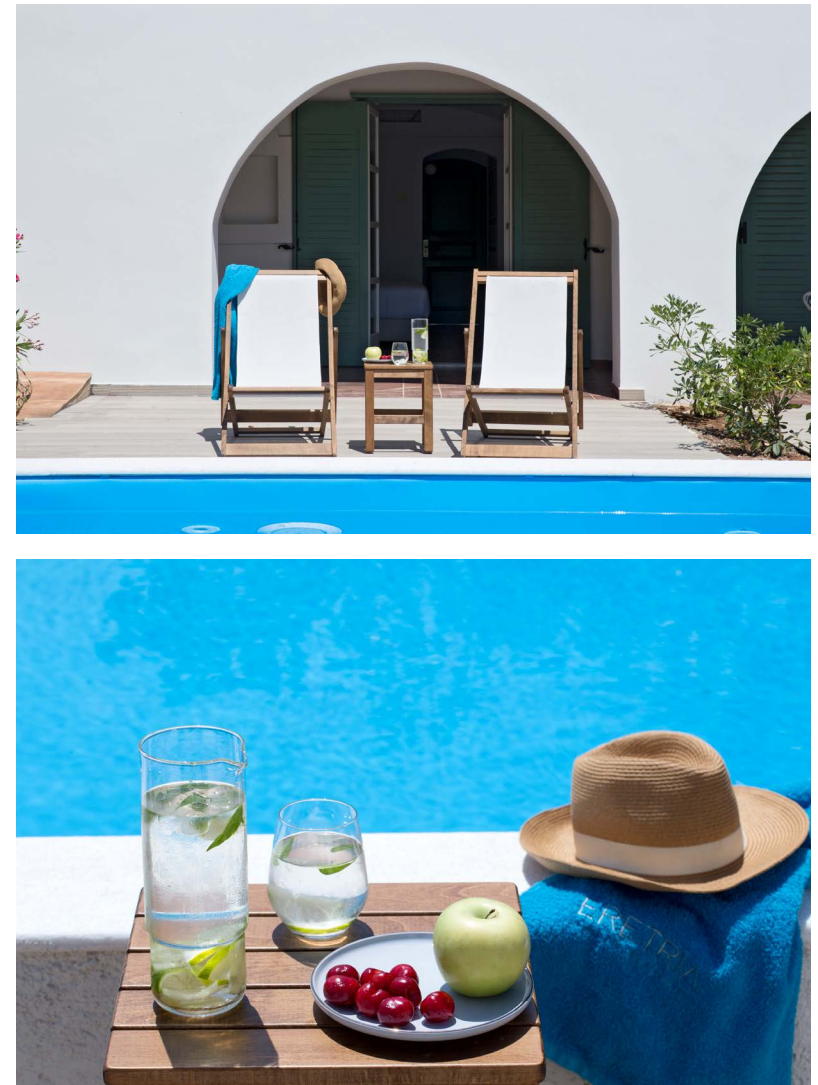

ROOM DETAILS

- Bungalows and Suites fully renovated with clean, minimal lines and modern design
- All rooms are non-smoking
- All rooms have a terrace/balcony
- Accessible rooms available
- Pool Towels
- LED TV & Radio
- Room controlled heating and air conditioning
- Direct dial phone in room
- Working desk
- In-room safety box
- Mini fridge
- Magnifying Mirror
- Top quality complimentary toiletries in all rooms
- Complimentary hair dryer and slippers
- Iron and ironing board *
- Double or twin mattress
- Wake-up call
- Laundry & dry-cleaning service *

* extra charge and/or upon request