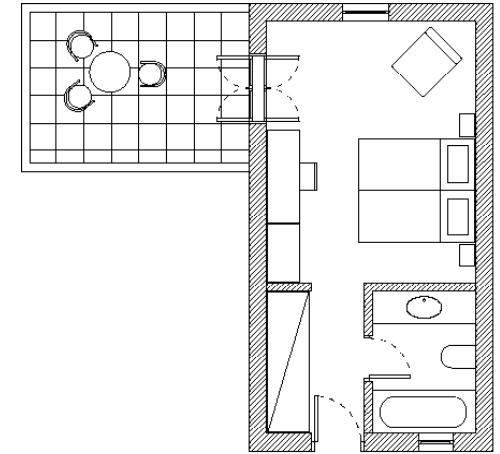

* extra charge and/or upon request

Room Type Description

BUNGALOW GARDEN VIEW

Size 27 m²
Occupancy 3
View Garden View
Bed Double / twin
Rooms in total 107

Premium stay with a pretty view to the flowering gardens, offering a soothing connection with Evia's beautiful nature. Enjoy the comfort of the double or twin beds available in a room artfully decorated with creative traditional touches.

BUNGALOW POOL VIEW

Size 27 m²
Occupancy 3
View Pool View
Bed Double / twin
Rooms in total 9

Offering exceptional pool views, these bungalows are decorated with modern and elegant touches and pacifying earthy colors. All Bungalows feature large double beds and an extra sofa/bed to accommodate a third person.