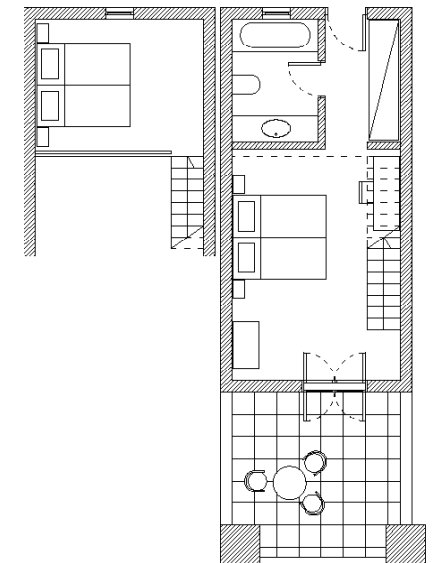

FAMILY MAISONETTE SEA VIEW

Size 38 m²
Occupancy 5
View Sea View
Bed Double & 2 twin beds
Rooms in total 3

An excellent accommodation choice for the whole family or a group of friends, our Maisonette offers a very comfortable and easygoing space where you can make the best of your vacation. Tradition meets modernity in a wonderful environment, focusing on the beauty of nature. In their spacious interiors, which feature either single or double bedrooms, these accommodations offer all the modern amenities.