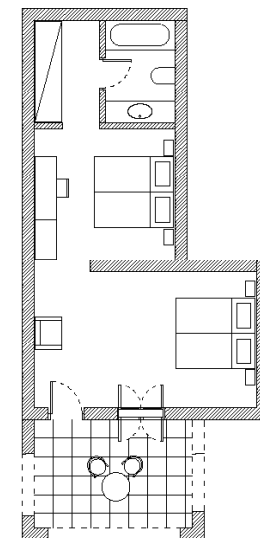

Room Type Description

FAMILY BUNGALOW GARDEN VIEW

Size 40 m²
Occupancy 4
View Garden View
Bed Double & 2 twin beds
Rooms in total 14

Specially designed to cater to the needs of a family of up to five people, Family Rooms with Garden View are a great choice that offer comfort, rest, and recreation. These rooms feature either single or twin rooms with a lovely view of the traditional island gardens, truly calming throughout the day.

SUPERIOR FAMILY BUNGALOW GARDEN VIEW

Size 45 m²
Occupancy 5
View Sea View
Bed Double & 3 single beds
Rooms in total 6

Specially designed to cater to the needs of a family of up to five people, Family Rooms with Garden View are a great choice that offer both intelligent ergonomics and rest and recreation. These rooms feature either single or twin rooms with a lovely view of the traditional island gardens, truly calming throughout the day.